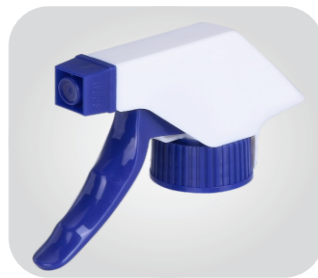

SM-TS-30

Strong Trigger Sprayer

Size: 24/410 28/400 28/410
Color: Can be customized
Discharge Rate: 0.8cc–1.0cc
Use: For all kinds of garden spraying

NEW MINI TRIGGER

Mini Trigger Sprayer

Size: 20/410 24/410 24/415 28/410
Color: Can be customized
Discharge Rate: 0.25–0.3cc 0.55–0.60cc
Use: For all kinds of Cleaning Products,
Beauty & Salons