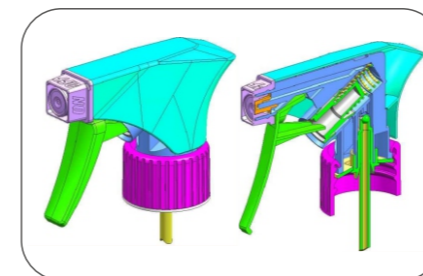

New Items Coming!

SM-TS-50