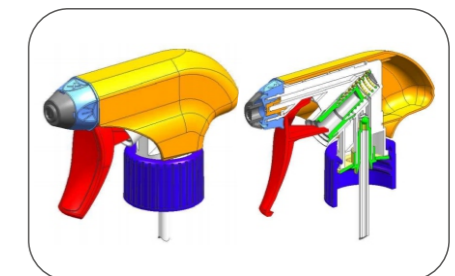

PRODUCT CATEGORY

TRIGGER SPRAYER

Classic Trigger Sprayer

Size: 28/400 28/410 28/415

Color: Can be customized

Discharge Rate: 0.9cc, 1.1cc

Use: For high viscous chemicals

- Size: 28/400 28/410
- Nozzle Type: spray/stream; spray/spray; foam
- Handle : wide handle
- Discharge Rate: 0.9–1.0cc
- 316 stainless spring, strong chemical resistance

New Items Coming!

SM-TS-52