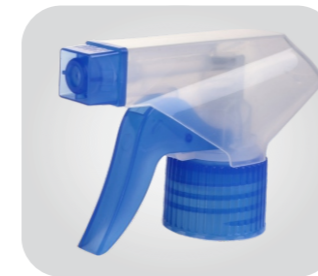

SM-TS-14

Economic Trigger Sprayer

Size: 28/400 28/410 28/415

Color: Can be customized

Discharge Rate: $0.65 \pm 0.10\text{cc}$

Use: For all kinds of household chemicals

SM-TS-10

SM-TS-33A