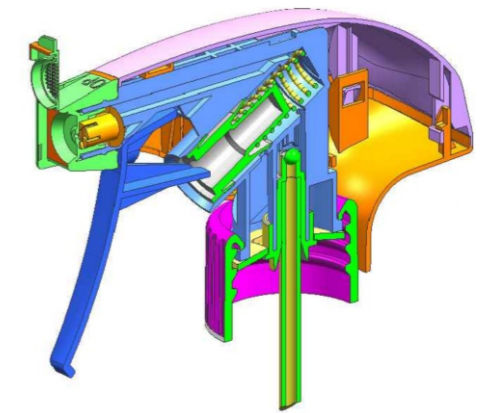

Use: For high viscous chemicals

- Size: 28/400 28/410
- Nozzle Type: spray/stream; spray/spray; foam
- Handle : wide handle
- Discharge Rate: 0.9–1.0cc
- 316 stainless spring, strong chemical resistance