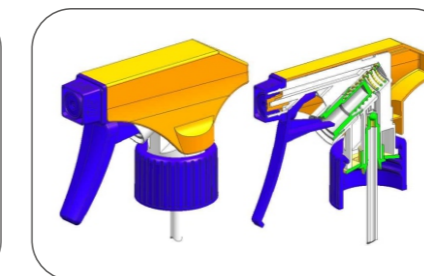

PRODUCT CATEGORY

TRIGGER SPRAYER

Classic Trigger Sprayer

Size: 28/400 28/410 28/415

Color: Can be customized

Discharge Rate: 0.9cc, 1.1cc

Use: For high viscous chemicals

- Size: 28/400 28/410
- Nozzle Type: spray/stream; spray/spray; foam
- Handle : wide handle
- Discharge Rate: 0.9–1.0cc
- 316 stainless spring, strong chemical resistance

New Items Coming!

SM-TS-51