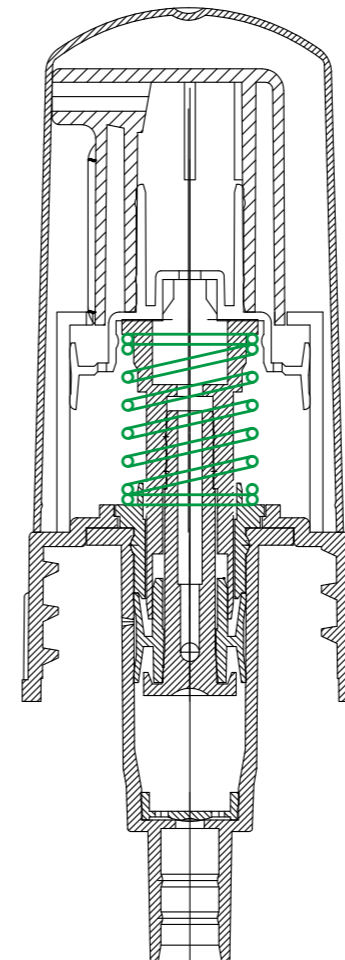

SM-RL-26

SM-RL-23

FOAM PUMP

Size: 28/410, 30/410, 40/410, 43/410

Color: Can be customized

Discharge Rate: 0.8cc

Use: For hand wash, face cleansing.

Outspring Foam Pump

Size: 40 / 42mm
 Material: PP
 Discharge rate: 0.8cc
 Color: Can be customized

CREAM PUMP

Size: 18/410,18/415,20/410,24/410,28/410
 Color: Can be customized
 Discharge Rate: 0.2cc,0.4cc,0.6cc
 Use: For cream, foundation, serum, lotion.