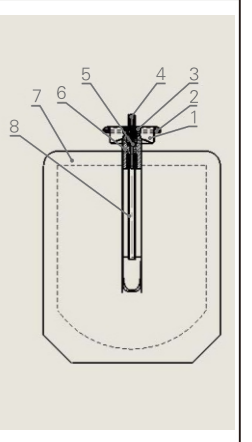

BAG ON VALVE

Component	Part No.	Part Description
1.Mounting cup	CS5-C-1	Both-side clear lacquered aluminum , without dimples.
2.Outer gasket	GO-C4	Butyl (1.2mm)
3.Inner gasket	GI-A7	Buna
4.Stem	SS3-127-1	PA.Three Orifices 3×φ0.050" (3×φ1.27mm)(Natural)
5.Spring	TS-2	Stainless Steel (SUS304)
6.Housing	HP200-0-3	PE.Tail Orifice φ0.078-(φ2.0mm)(Natural)
7.BAG	V45-12	Dimension: Height 100mm ×Width 90mm ×Bottom of the bag 25mm
8.Diptube	D300-1	PE. (Natural)